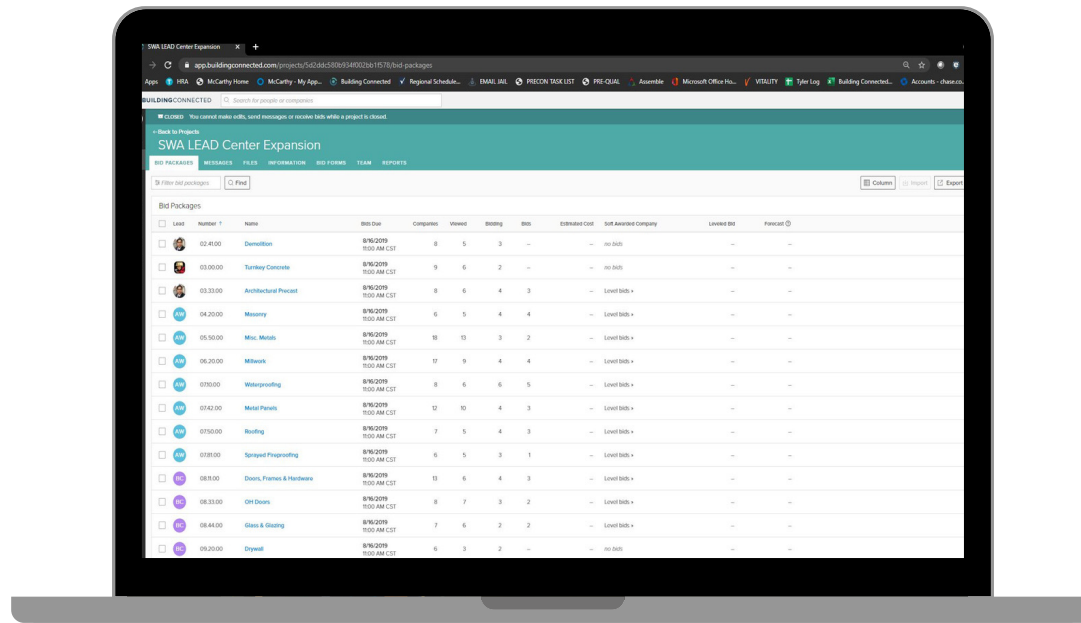

Communication and Documentation

ONLINE ACCESS: buildingconnected.com